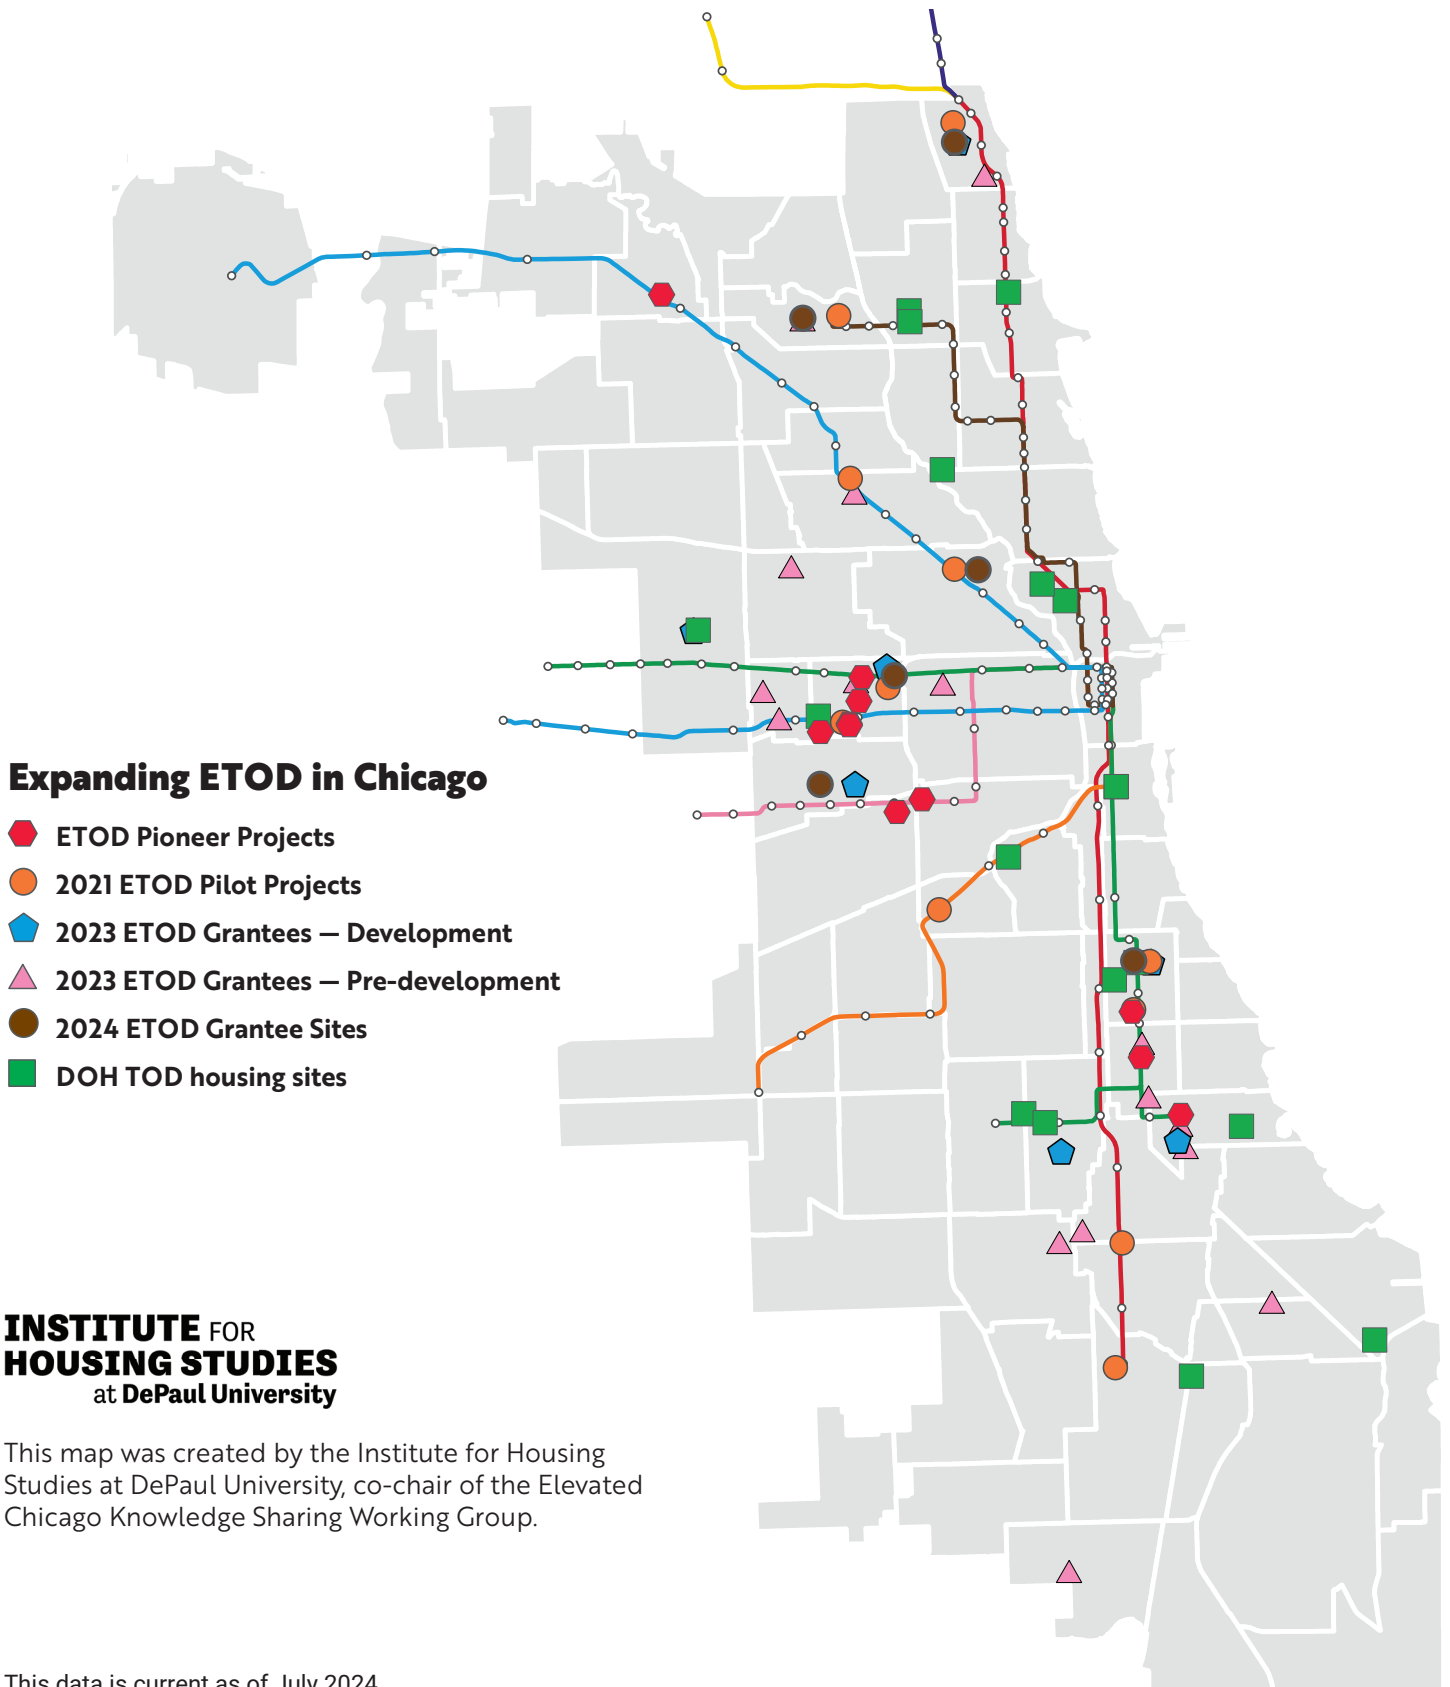

ETOD pipeline in Chicago

This map shows current and upcoming equitable transit-oriented developments in Chicago and includes both development and pre-development projects. Each ETOD shown received support from Elevated Chicago or the City of Chicago.

INSTITUTE FOR
HOUSING STUDIES
at DePaul University

This map was created by the Institute for Housing Studies at DePaul University, co-chair of the Elevated Chicago Knowledge Sharing Working Group.

This data is current as of July 2024.